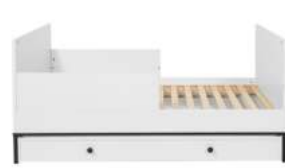

Lumi junior bed 70x140
with a drawer
H 66,6 cm x W 144,1 cm x D 74,7 cm