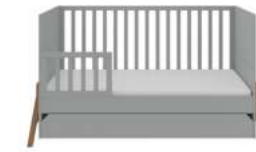

Lotta sofa 70x140
with a drawer
H 89 cm x W 161 cm x D 74,7 cm