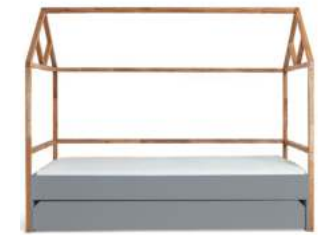

Lotta bed house frame
90x200 with a drawer
H 169 cm x W 209,2 cm x D 93,2 cm

Available colours / white + oak / gray + oak